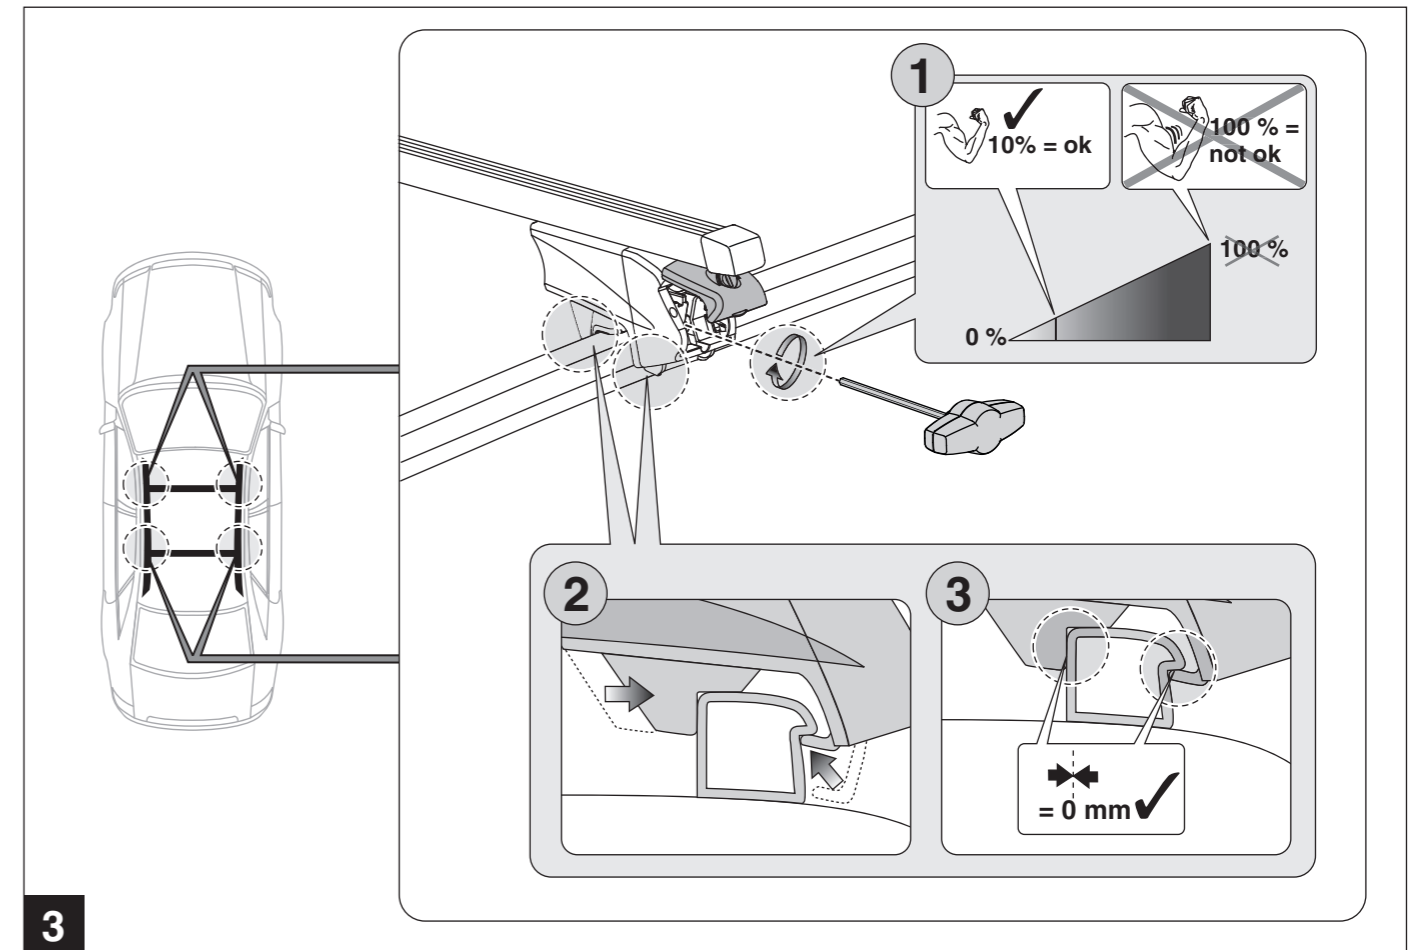

048 410 / 048 510 / 048 610 / 048 821 (110cm)

Passend für Fahrzeugtyp: Suitable for vehicle type:	Baujahr: Model year:	Passend für Fahrzeugtyp: Suitable for vehicle type:	Baujahr: Model year:
Cupra Formentor Reling	10/2020 –		
Ford Fiesta Active Reling	05/2018 –		
Opel Mokka Reling Mokka X Reling Astra Sports Tourer Reling	11/2012 – 10/2016 10/2016 – 02/2021 11/2010 – 04/2016		
Seat Altea XL Reling Altea Freetrack Reling Ibiza ST Reling	12/2006 – 01/2008 – 07/2010 –		
Skoda Fabia Combi Reling Kamiq Reling	01/2015 – 09/2019 –		
Toyota Auris Touring Sports Reling	08/2013 –		
VW Up Cross Reling Polo Cross Reling Golf VI Plus Reling Golf Sportsvan Reling Golf VII Alltrack Reling Golf VII Variant Reling Golf VIII Reling Tiguan Reling Taigo	09/2013 – 06/2010 – 03/2009 – 05/2014 05/2014 – 04/2015 – 12/2020 08/2013 – 12/2020 12/2020 – 11/2007 – 04/2016 12/2021 –