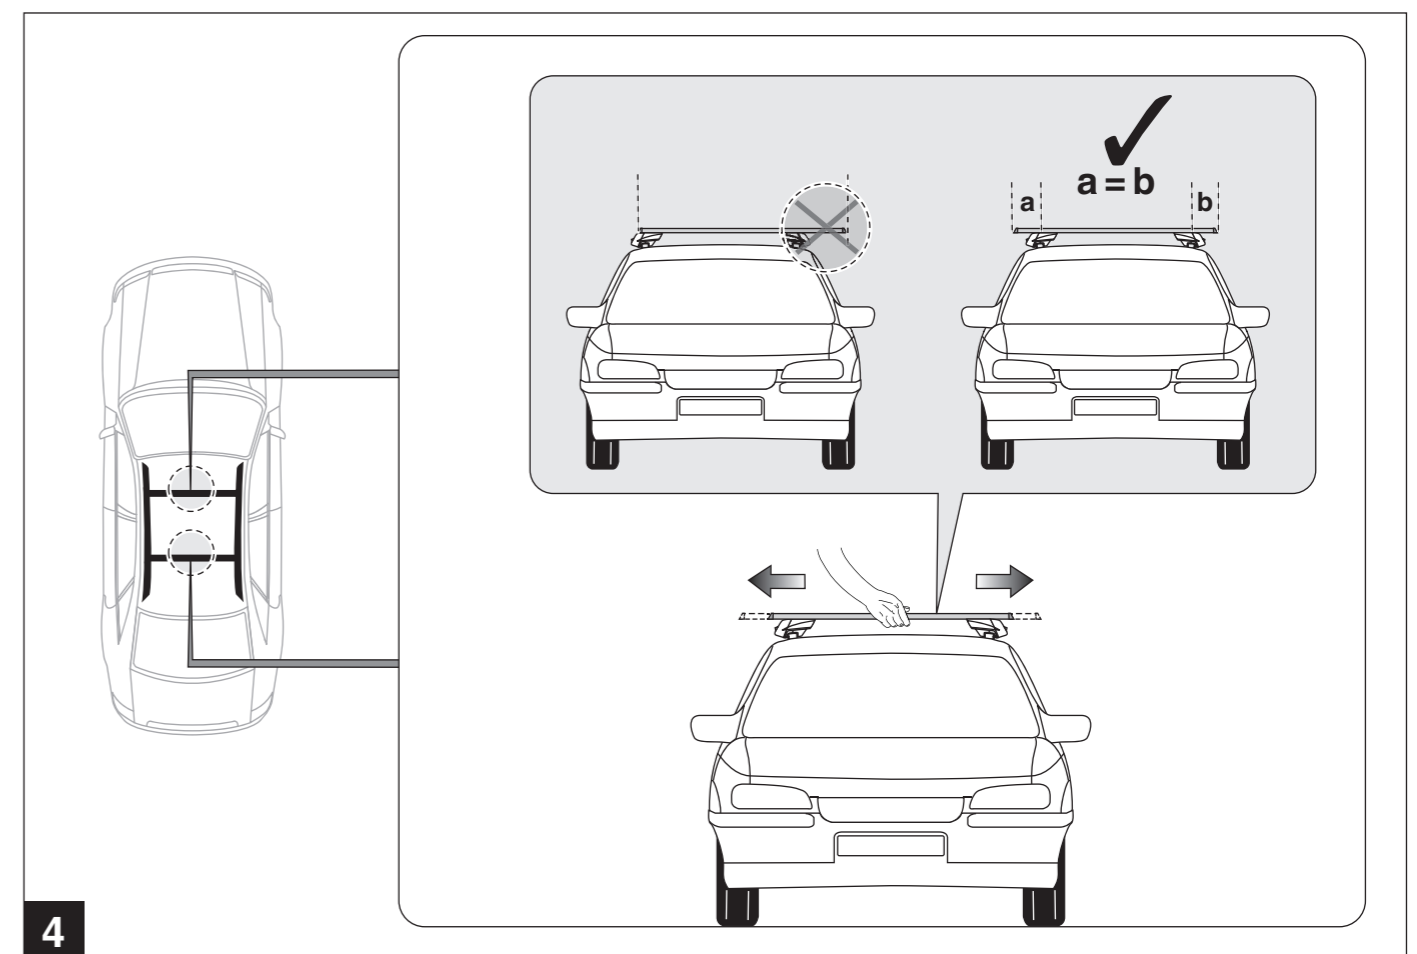

048 410 / 048 510 / 048 610 / 048 821 (110cm)

Passend für Fahrzeugtyp: Suitable for vehicle type:	Baujahr: Model year:	Passend für Fahrzeugtyp: Suitable for vehicle type:	Baujahr: Model year:
Cupra Formentor Reling	10/2020 –		
Ford Fiesta Active Reling	05/2018 –		
Opel Mokka Reling Mokka X Reling Astra Sports Tourer Reling	11/2012 – 10/2016 10/2016 – 02/2021 11/2010 – 04/2016		
Seat Altea XL Reling Altea Freetrack Reling Ibiza ST Reling	12/2006 – 01/2008 – 07/2010 –		
Skoda Fabia Combi Reling Kamiq Reling	01/2015 – 09/2019 –		
Toyota Auris Touring Sports Reling	08/2013 –		
VW Up Cross Reling Polo Cross Reling Golf VI Plus Reling Golf Sportsvan Reling Golf VII Alltrack Reling Golf VII Variant Reling Golf VIII Reling Tiguan Reling Taigo	09/2013 – 06/2010 – 03/2009 – 05/2014 05/2014 – 04/2015 – 12/2020 08/2013 – 12/2020 12/2020 – 11/2007 – 04/2016 12/2021 –